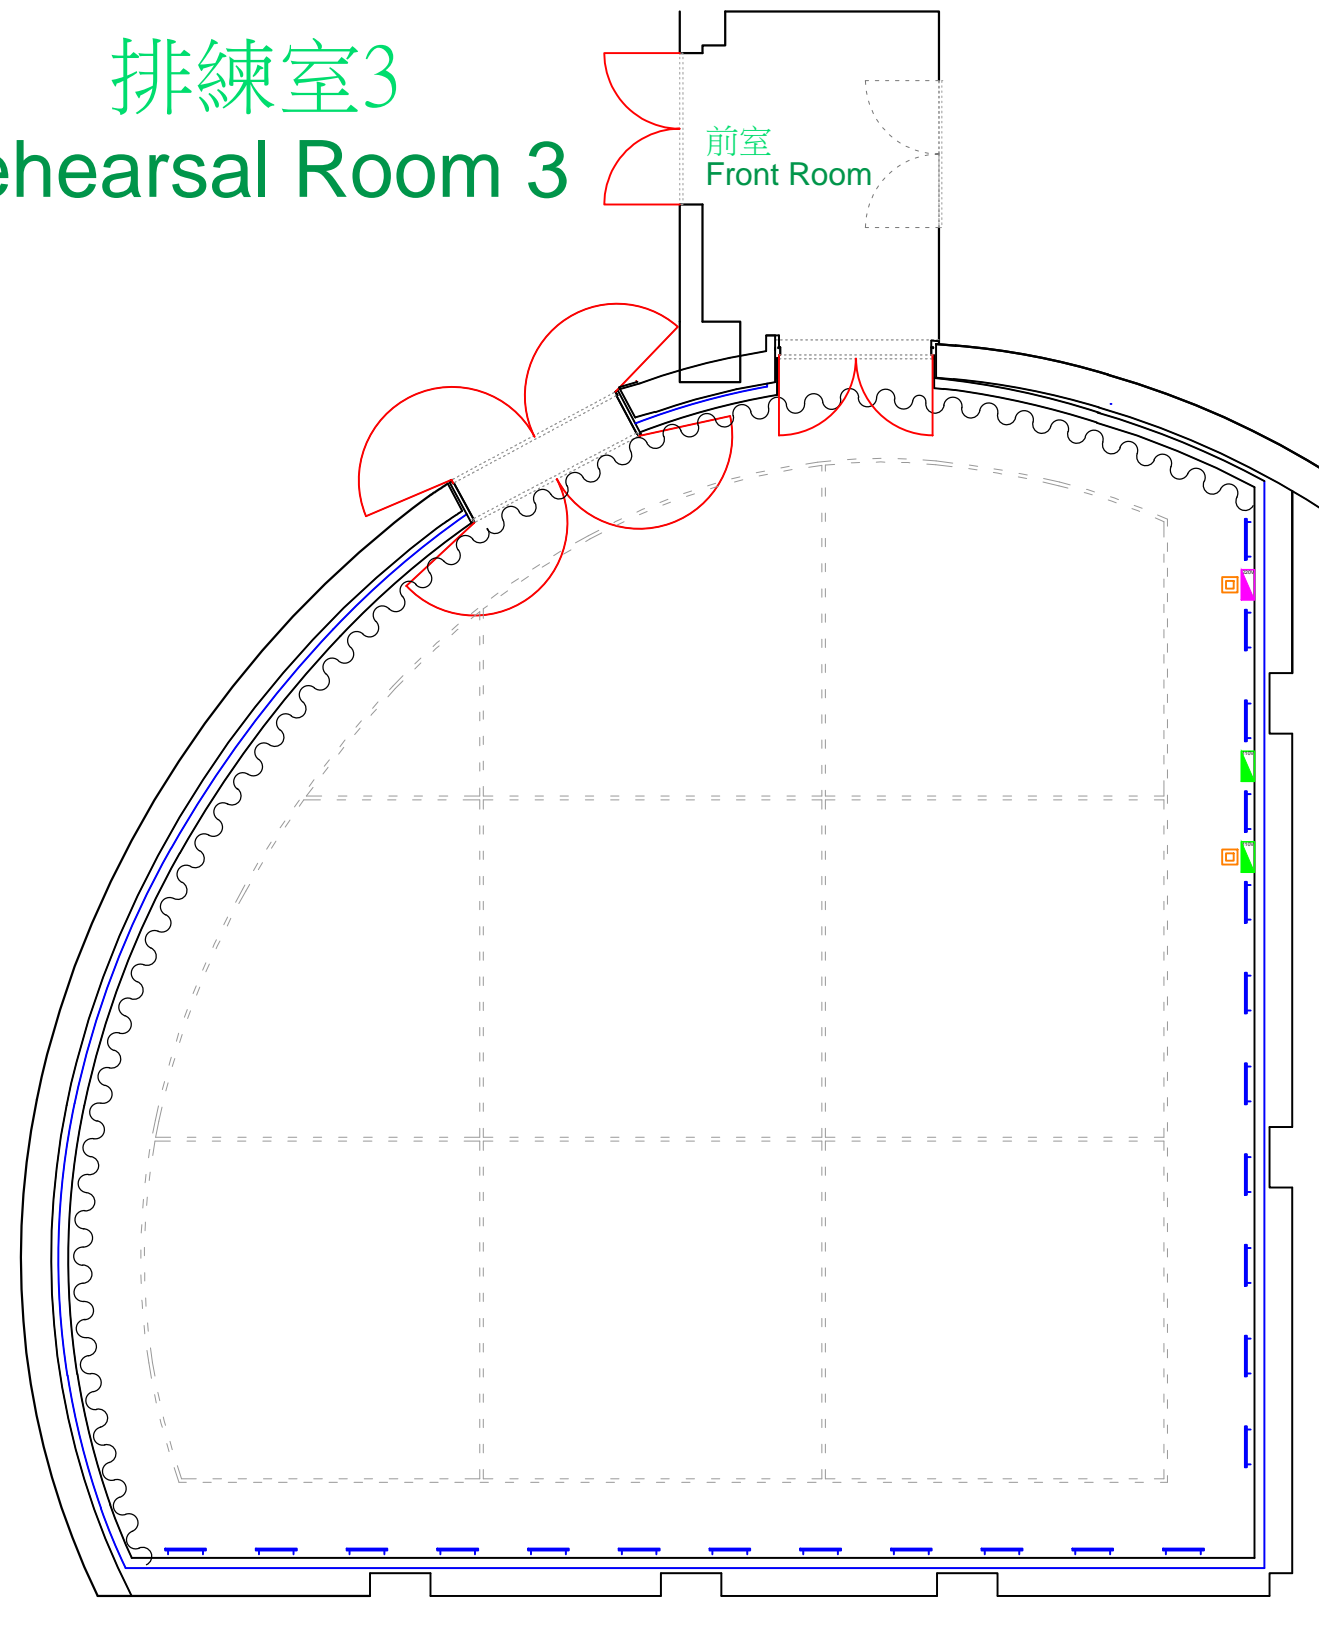

排練室3 Rehearsal Room 3

KEY	
	110V電源箱
	220V電源箱
	燈光、音響設備訊號箱

臺中國家歌劇院
NATIONAL
TAICHUNG
THEATER
三劇場共用空間
COMMON
SPACE

PRODUCTION
DIRECTOR
DESIGNER
LIGHTING
SET UP
PERFORM
DRAWN BY
DATE
DRAWING TITLE 05-C-5 排練室3平面圖 05-C-5 Floor Plan of Rehearsal Room 3
SCALE : 1/100 For A3
DRAWING DATE 2016 / 5
PRINT DATE