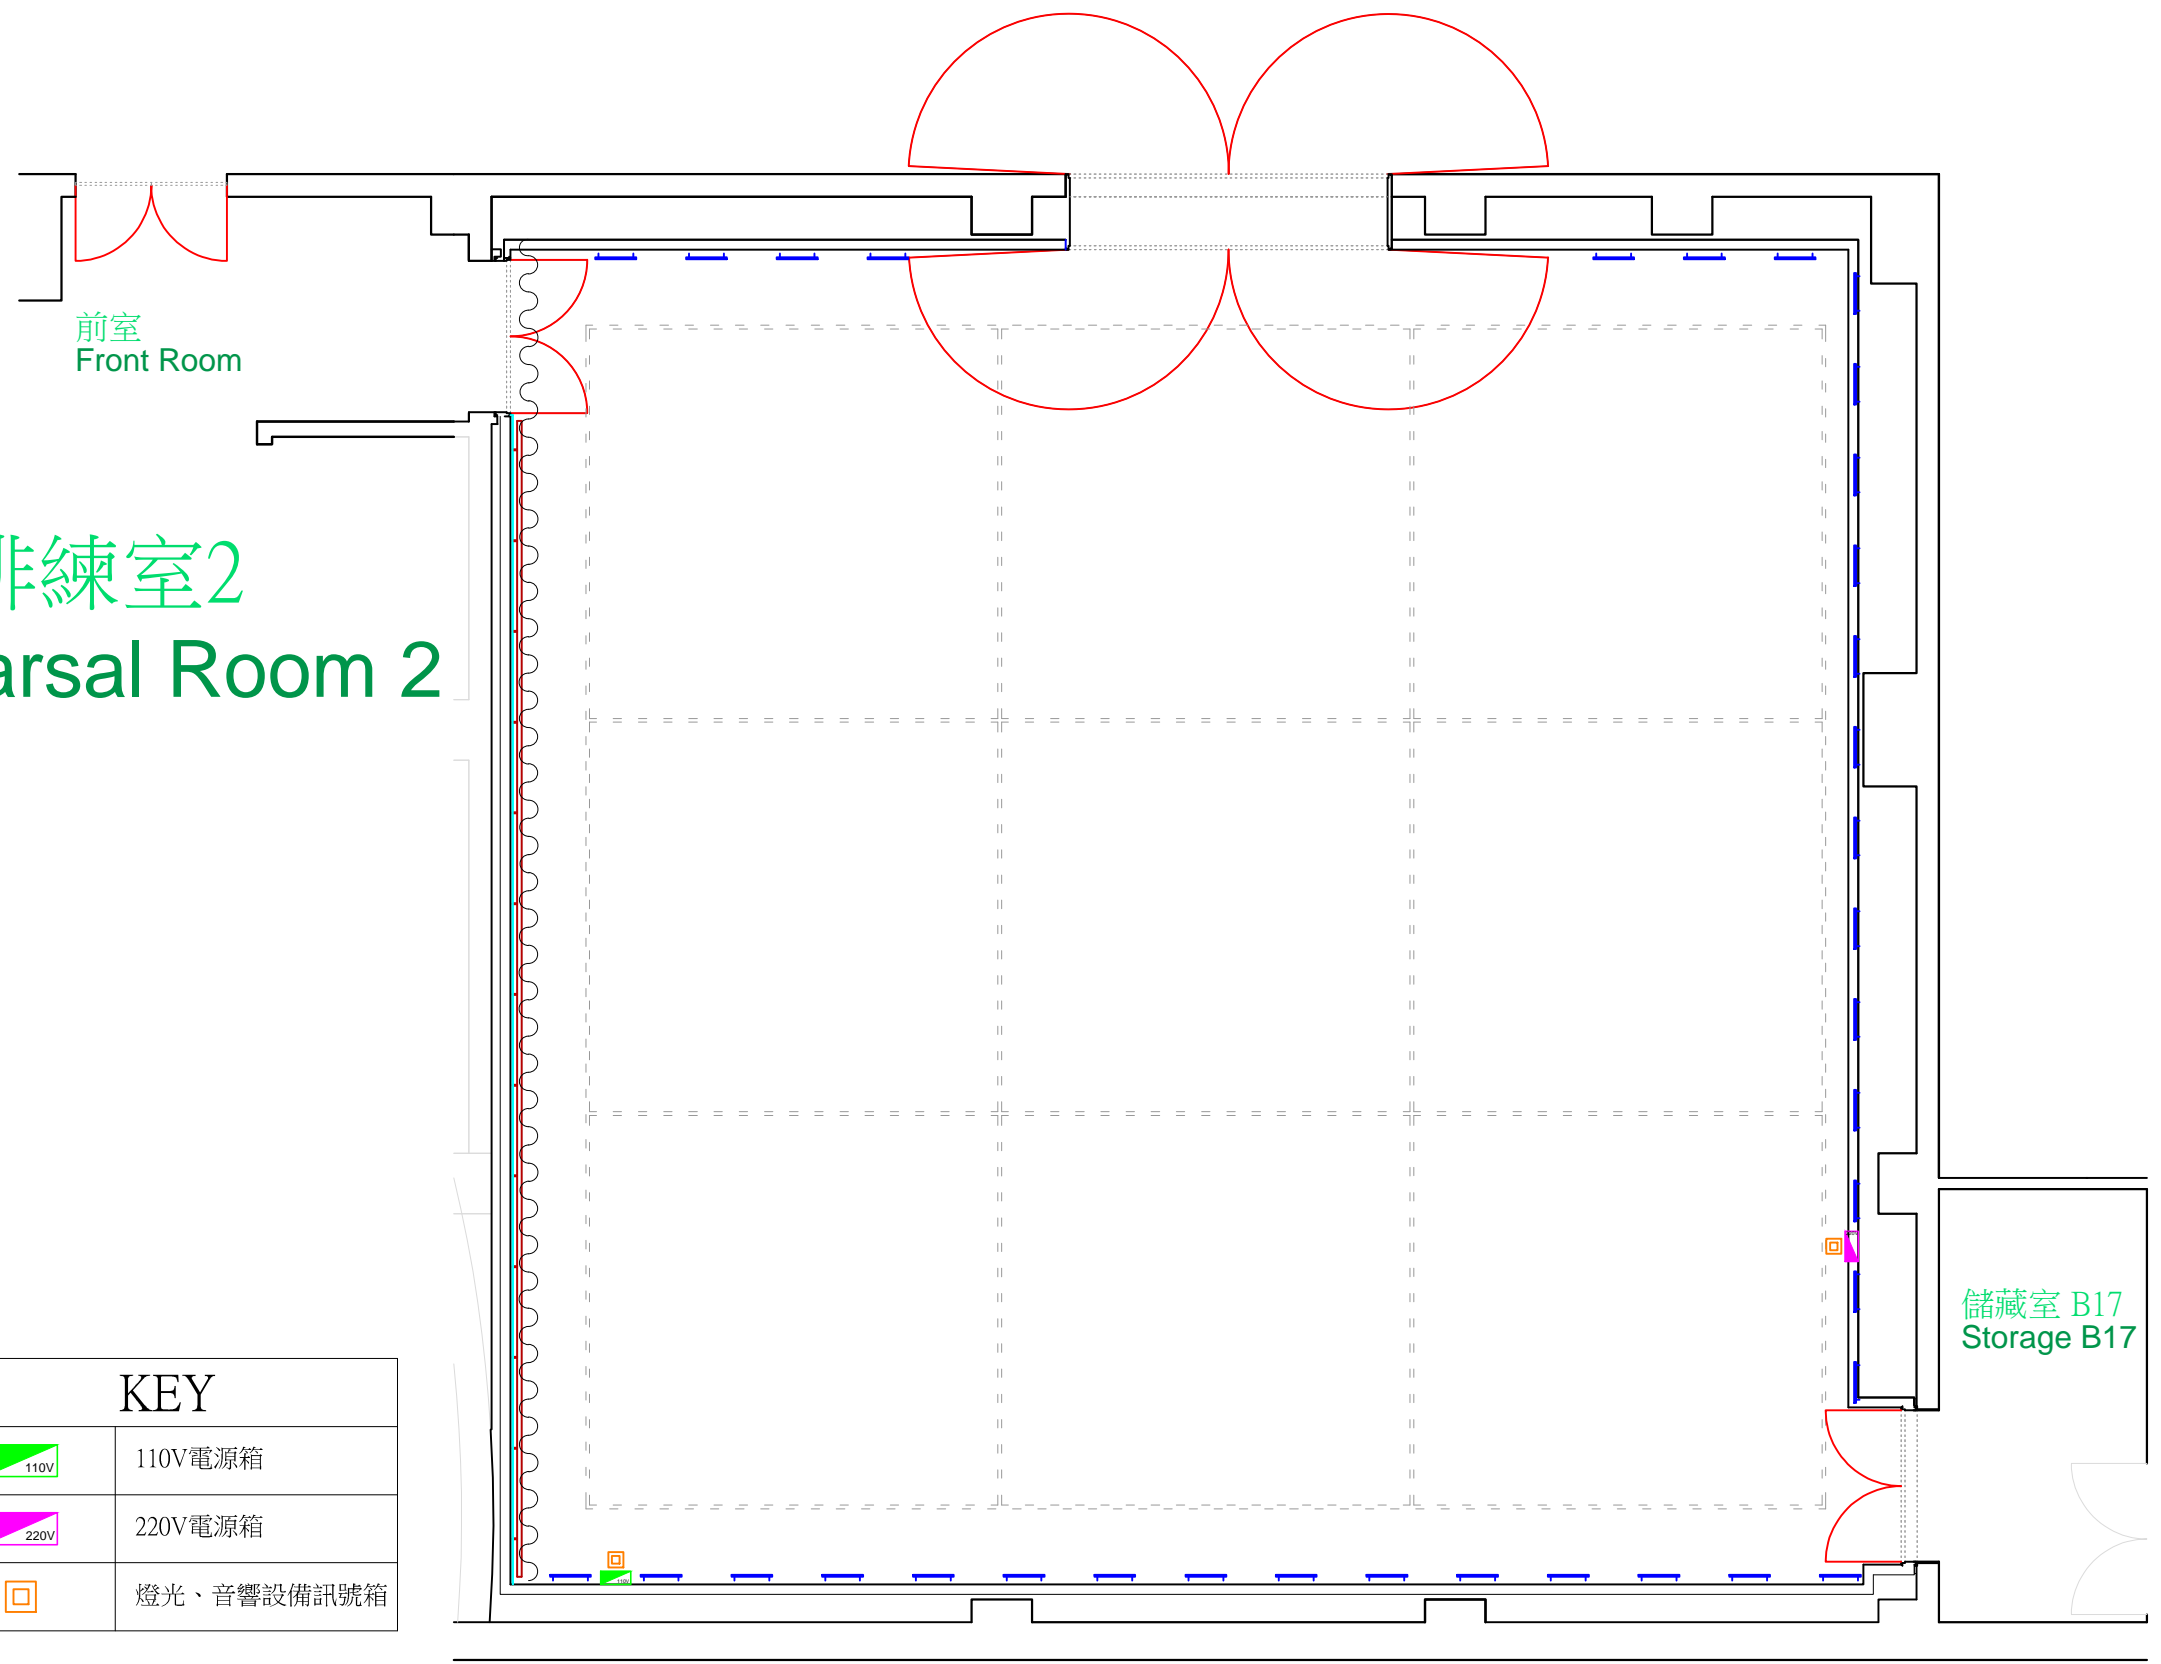

臺中國家歌劇院  
 NATIONAL  
 TAICHUNG  
 THEATER  
 三劇場共用空間  
 COMMON  
 SPACE

排練室2  
 Rehearsal Room 2

KEY	
	110V電源箱
	220V電源箱
	燈光、音響設備訊號箱

PRODUCTION

DIRECTOR

DESIGNER

LIGHTING

SET UP

PERFORM

DRAWN BY

DATE

DRAWING TITLE

04-C-4 排練室2平面圖  
 04-C-4 Floor Plan of  
 Rehearsal Room 2

SCALE : 1/100 For A3

DRAWING DATE

2016 / 5